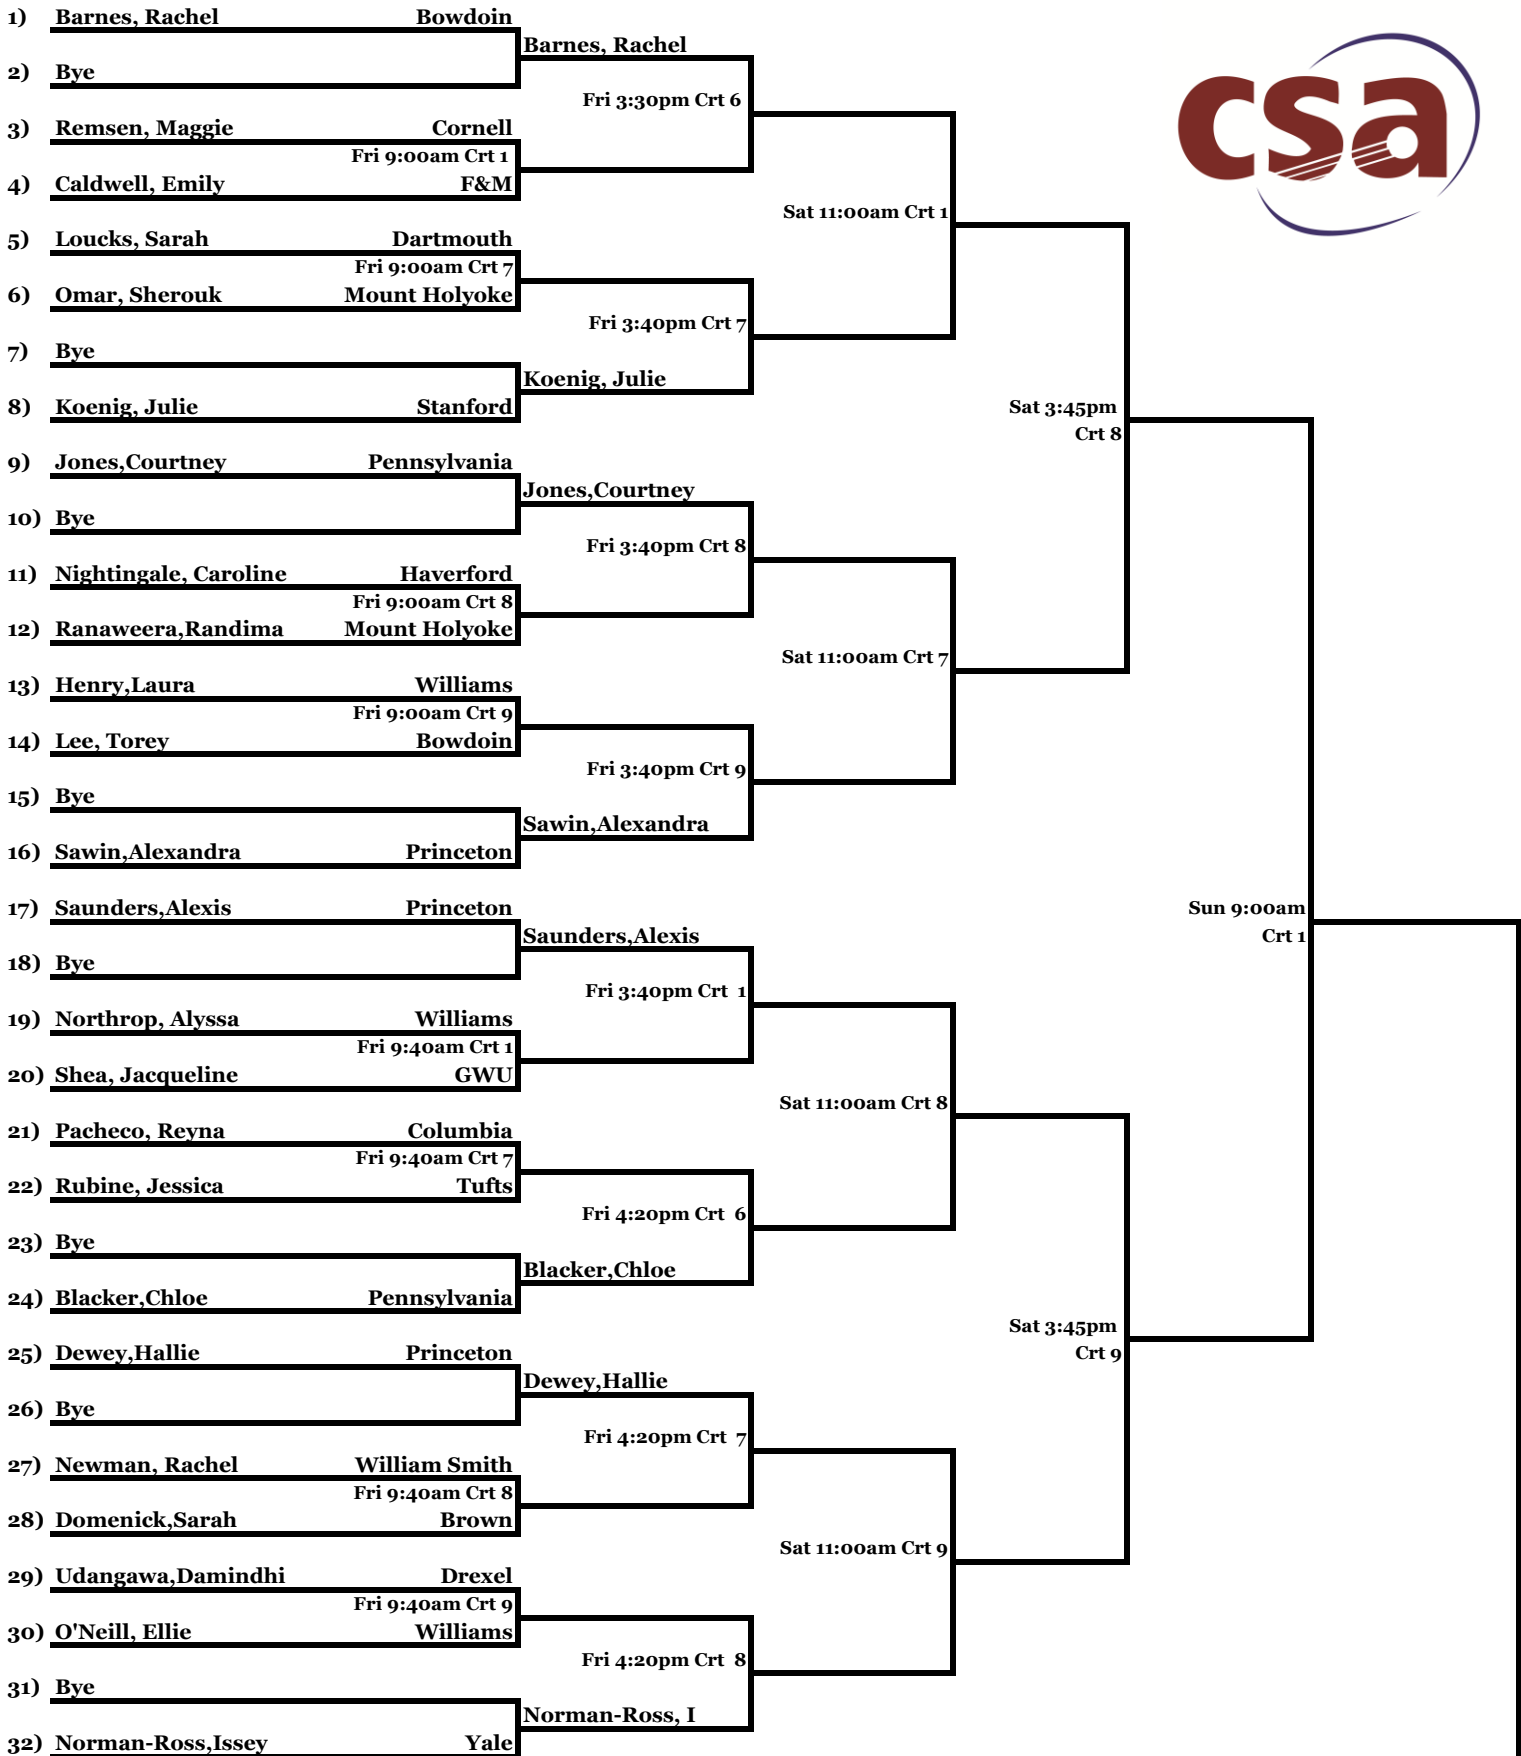

College Squash Association 2013 Individual Championships

Holleran Division - Main Draw

Round of 64	Round of 32	Round of 16	Quarterfinals	Semifinals	Finals
-------------	-------------	-------------	---------------	------------	--------