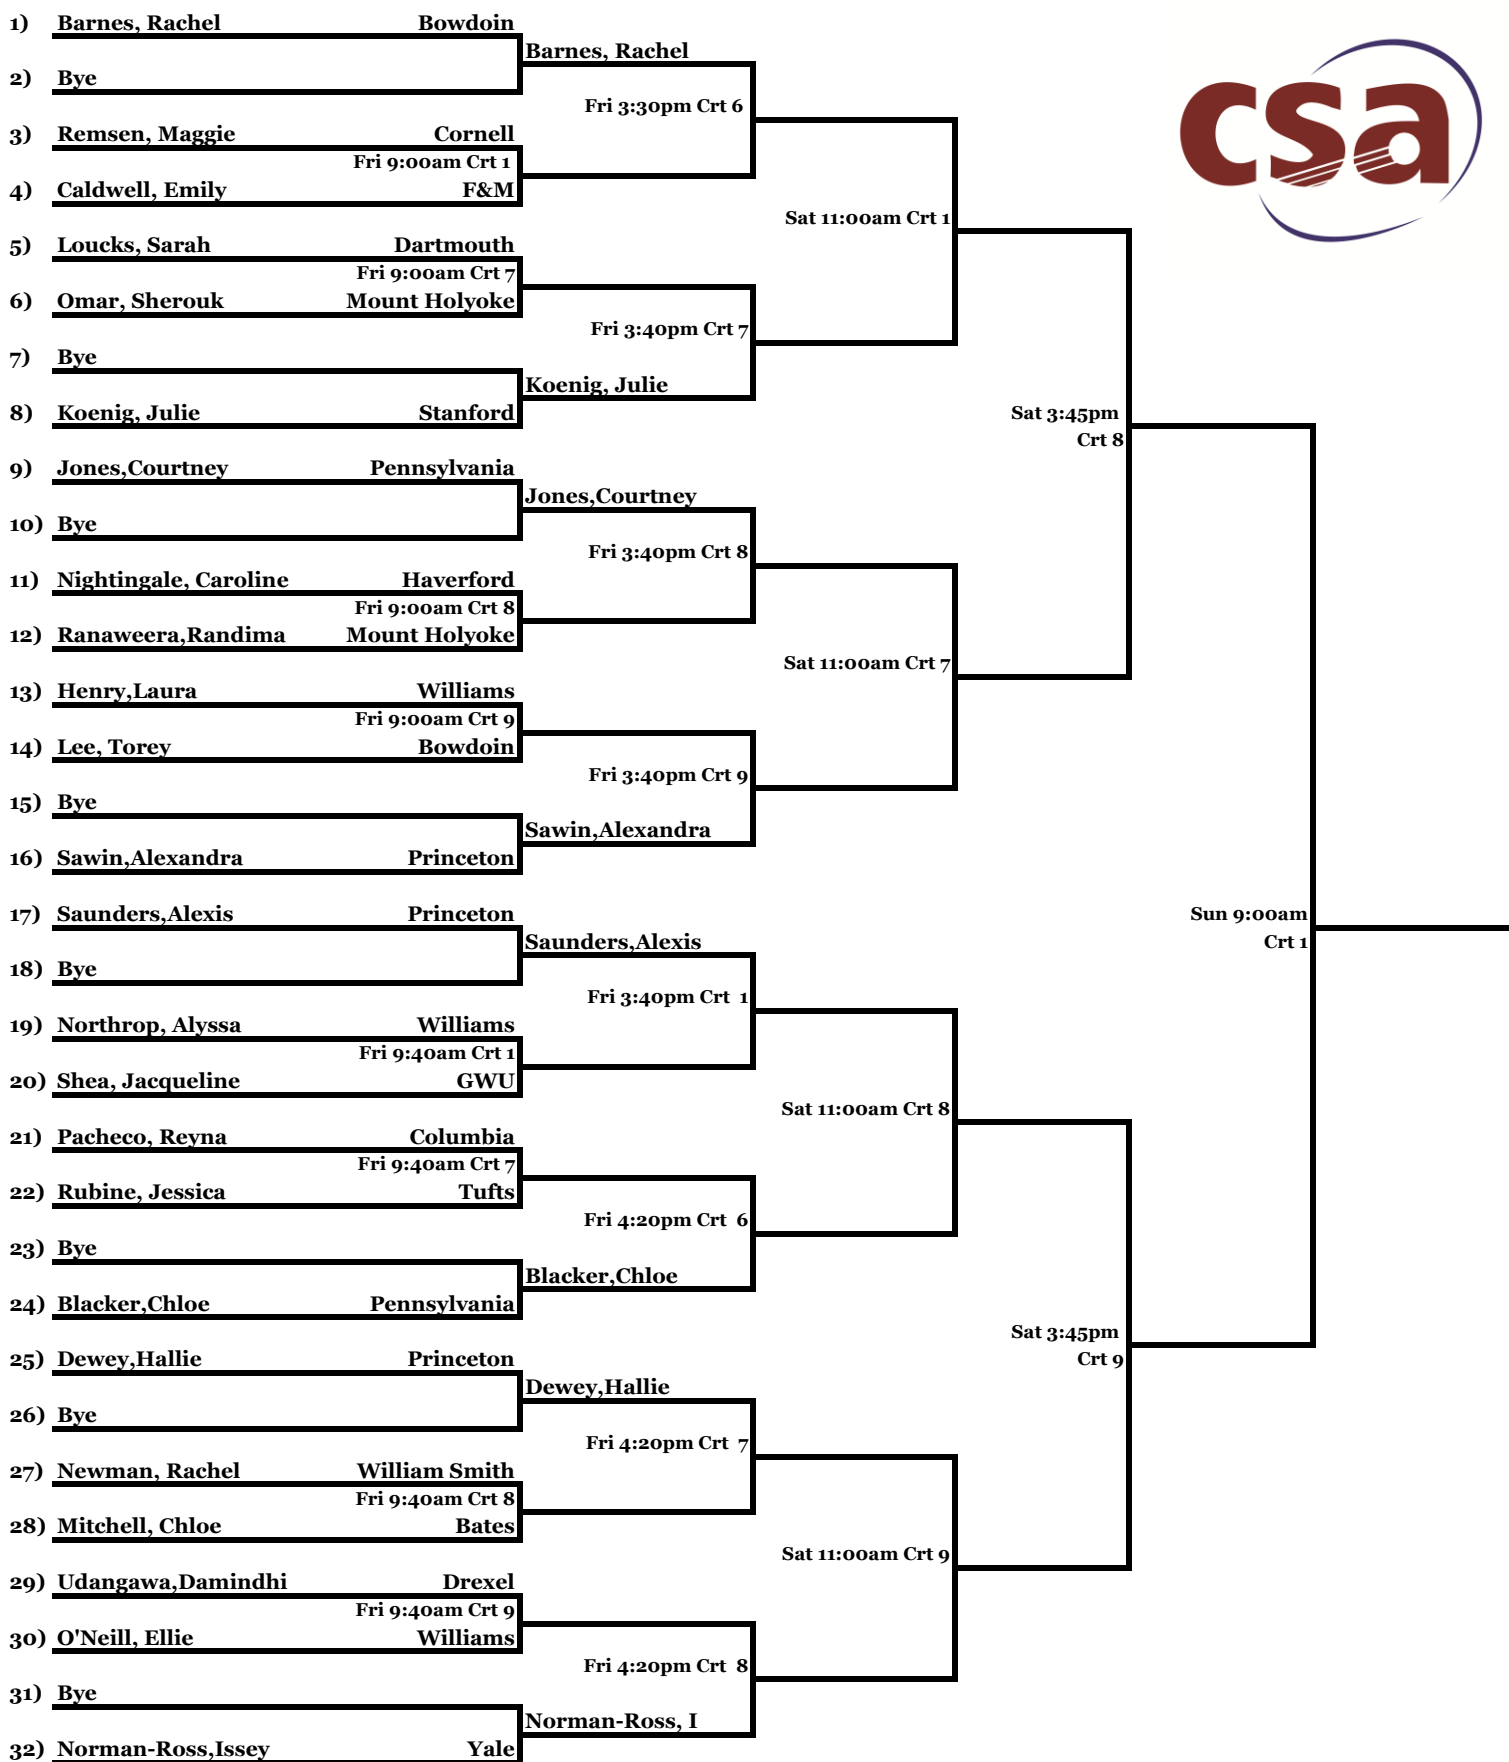

College Squash Association 2013 Individual Championships

Holleran Division - Main Draw

Round of 64	Round of 32	Round of 16	Quarterfinals	Semifinals	Finals
-------------	-------------	-------------	---------------	------------	--------

33)	Feshbach, Nicole	William Smith							
34)	Bye		Feshbach, Nicole						Sun 12:00pm Crt 2
35)	Kelly, Myriam	Bates		Fri 4:20pm Crt 1					
36)	Ballaine, Annie	Yale				Sat 11:45am Crt 7			
37)	Madraswall, Shaheen	Mount Holyoke							
38)	Lehman, Arielle	Amherst		Fri 4:20pm Crt 9					
39)	Bye		Chu, Julianne						
40)	Chu, Julianne	Harvard				Sat 4:30pm Crt 7			
41)	Harrington, Tara	Princeton							
42)	Bye		Harrington, Tara						
43)	Tousignant, Brigitte	St. Lawrence		Fri 5:00pm Crt 7					
44)	Scott, Nina	Dartmouth				Sat 11:45am Crt 8			
45)	Shakarshy, Mina	Brown							
46)	Foster, Mary	Wesleyan		Fri 5:00pm Crt 1					
47)	Bye		Fast, Lillian						
48)	Fast, Lillian	Yale							
49)	Lanier, Camille	Pennsylvania							Sun 9:00am Crt 8
50)	Bye		Lanier, Camille						
51)	Erasmus, Chanel	Trinity		Fri 5:00pm Crt 8					
52)	Turk, Melina	Dartmouth				Sat 11:45am Crt 1			
53)	Rubin, Alli	Williams							
54)	Crowe, Marina	MIT		Fri 5:00pm Crt 9					
55)	Bye		Gill, Madeleine						
56)	Gill, Madeleine	Stanford				Sat 4:30pm Crt 1			
57)	Pelletier, Jennifer	Trinity							
58)	Bye		Pelletier, Jennifer						
59)	Parsons, Molly	Colby		Fri 5:40pm Crt 7					
60)	Vogel, Stephanie	Pennsylvania				Sat 11:45am Crt 9			
61)	Seginson, Lindsay	Cornell							
62)	Maity, Alisha	Columbia		Fri 5:40pm Crt 1					
63)	Bye		Sanchez, Katiria						
64)	Sanchez, Katiria	Trinity							